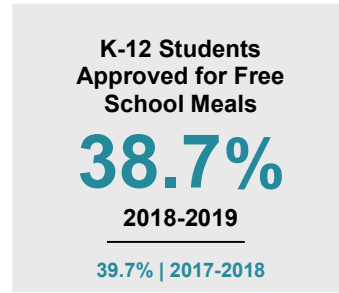

RED LAKE COUNTY

2019 COUNTY FACT SHEET

Minnesota

Child Population: **1,298,657**
Birth Rate per 1,000: **13**
Median Family Income: **$68,364**

Red Lake

Child Population: **991**
Birth Rate per 1,000: **10.2**
Median Family Income: **$50,625**

KIDS COUNT is a project of the Annie E. Casey Foundation. CDF-MN publishes an annual Minnesota KIDS COUNT Data Book to share trends in child well-being and foster discussion on data-driven solutions to improve child outcomes. To access the Minnesota KIDS COUNT Data Book and all county fact sheets, visit www.cdf-mn.org.

**children's
defense fund
minnesota**