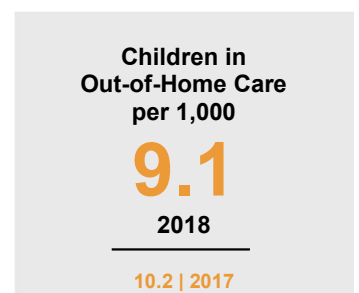

RED LAKE COUNTY

2019 COUNTY FACT SHEET

Minnesota

Child Population: **1,298,657**
Birth Rate per 1,000: **13**
Median Family Income: **$68,364**

Red Lake

Child Population: **991**
Birth Rate per 1,000: **10.2**
Median Family Income: **$50,625**

KIDS COUNT is a project of the Annie E. Casey Foundation. CDF-MN publishes an annual Minnesota KIDS COUNT Data Book to share trends in child well-being and foster discussion on data-driven solutions to improve child outcomes. To access the Minnesota KIDS COUNT Data Book and all county fact sheets, visit www.cdf-mn.org.

**children's
defense fund
minnesota**