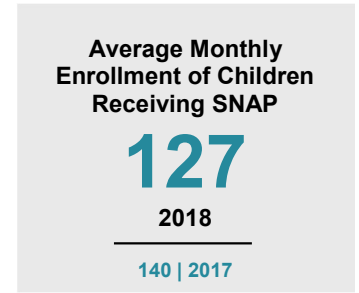

RED LAKE COUNTY

2019 COUNTY FACT SHEET

Minnesota

Child Population: **1,298,657**
Birth Rate per 1,000: **13**
Median Family Income: **$68,364**

Red Lake

Child Population: **991**
Birth Rate per 1,000: **10.2**
Median Family Income: **$50,625**

KIDS COUNT is a project of the Annie E. Casey Foundation. CDF-MN publishes an annual Minnesota KIDS COUNT Data Book to share trends in child well-being and foster discussion on data-driven solutions to improve child outcomes. To access the Minnesota KIDS COUNT Data Book and all county fact sheets, visit www.cdf-mn.org.

**children's
defense fund
minnesota**