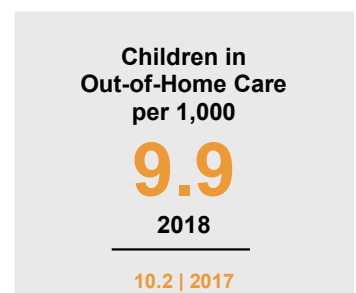

WABASHA COUNTY

2019 COUNTY FACT SHEET

Minnesota

Child Population: **1,298,657**
Birth Rate per 1,000: **13**
Median Family Income: **$68,364**

Wabasha

Child Population: **4,724**
Birth Rate per 1,000: **11.2**
Median Family Income: **$63,115**

KIDS COUNT is a project of the Annie E. Casey Foundation. CDF-MN publishes an annual Minnesota KIDS COUNT Data Book to share trends in child well-being and foster discussion on data-driven solutions to improve child outcomes. To access the Minnesota KIDS COUNT Data Book and all county fact sheets, visit www.cdf-mn.org.

**children's
defense fund
minnesota**