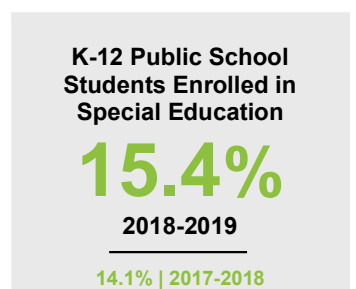

WABASHA COUNTY

2019 COUNTY FACT SHEET

Minnesota

Child Population: **1,298,657**
Birth Rate per 1,000: **13**
Median Family Income: **$68,364**

Wabasha

Child Population: **4,724**
Birth Rate per 1,000: **11.2**
Median Family Income: **$63,115**

KIDS COUNT is a project of the Annie E. Casey Foundation. CDF-MN publishes an annual Minnesota KIDS COUNT Data Book to share trends in child well-being and foster discussion on data-driven solutions to improve child outcomes. To access the Minnesota KIDS COUNT Data Book and all county fact sheets, visit www.cdf-mn.org.

**children's
defense fund
minnesota**