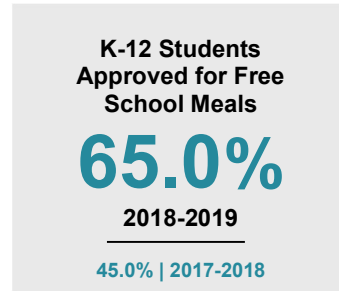

WABASHA COUNTY

2019 COUNTY FACT SHEET

Minnesota

Child Population: **1,298,657**
Birth Rate per 1,000: **13**
Median Family Income: **$68,364**

Wabasha

Child Population: **4,724**
Birth Rate per 1,000: **11.2**
Median Family Income: **$63,115**

KIDS COUNT is a project of the Annie E. Casey Foundation. CDF-MN publishes an annual Minnesota KIDS COUNT Data Book to share trends in child well-being and foster discussion on data-driven solutions to improve child outcomes. To access the Minnesota KIDS COUNT Data Book and all county fact sheets, visit www.cdf-mn.org.

**children's
defense fund
minnesota**