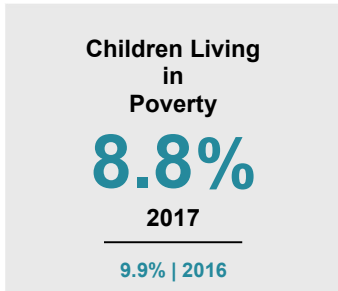

WABASHA COUNTY

2019 COUNTY FACT SHEET

Minnesota

Child Population: **1,298,657**
Birth Rate per 1,000: **13**
Median Family Income: **$68,364**

Wabasha

Child Population: **4,724**
Birth Rate per 1,000: **11.2**
Median Family Income: **$63,115**

KIDS COUNT is a project of the Annie E. Casey Foundation. CDF-MN publishes an annual Minnesota KIDS COUNT Data Book to share trends in child well-being and foster discussion on data-driven solutions to improve child outcomes. To access the Minnesota KIDS COUNT Data Book and all county fact sheets, visit www.cdf-mn.org.

**children's
defense fund
minnesota**