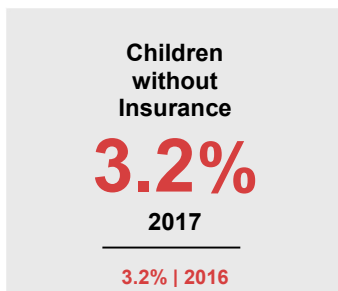

WABASHA COUNTY

2019 COUNTY FACT SHEET

Minnesota

Child Population: **1,298,657**
Birth Rate per 1,000: **13**
Median Family Income: **$68,364**

Wabasha

Child Population: **4,724**
Birth Rate per 1,000: **11.2**
Median Family Income: **$63,115**

KIDS COUNT is a project of the Annie E. Casey Foundation. CDF-MN publishes an annual Minnesota KIDS COUNT Data Book to share trends in child well-being and foster discussion on data-driven solutions to improve child outcomes. To access the Minnesota KIDS COUNT Data Book and all county fact sheets, visit www.cdf-mn.org.

**children's
defense fund
minnesota**