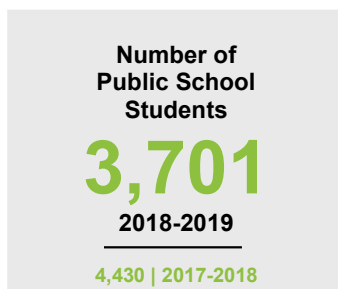

WABASHA COUNTY

2019 COUNTY FACT SHEET

Minnesota

Child Population: **1,298,657**
Birth Rate per 1,000: **13**
Median Family Income: **$68,364**

Wabasha

Child Population: **4,724**
Birth Rate per 1,000: **11.2**
Median Family Income: **$63,115**

KIDS COUNT is a project of the Annie E. Casey Foundation. CDF-MN publishes an annual Minnesota KIDS COUNT Data Book to share trends in child well-being and foster discussion on data-driven solutions to improve child outcomes. To access the Minnesota KIDS COUNT Data Book and all county fact sheets, visit www.cdf-mn.org.

**children's
defense fund
minnesota**