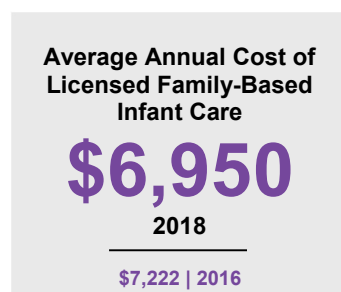

WASECA COUNTY

2019 COUNTY FACT SHEET

Minnesota

Child Population: **1,298,657**
 Birth Rate per 1,000: **13**
 Median Family Income: **\$68,364**

Waseca

Child Population: **4,418**
 Birth Rate per 1,000: **10.5**
 Median Family Income: **\$53,383**