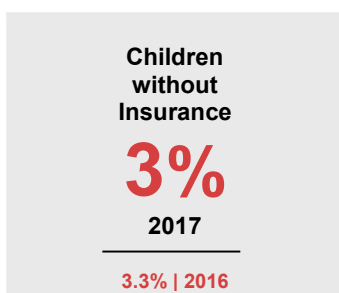

WASECA COUNTY

2019 COUNTY FACT SHEET

Minnesota

Child Population: **1,298,657**
 Birth Rate per 1,000: **13**
 Median Family Income: **\$68,364**

Waseca

Child Population: **4,418**
 Birth Rate per 1,000: **10.5**
 Median Family Income: **\$53,383**