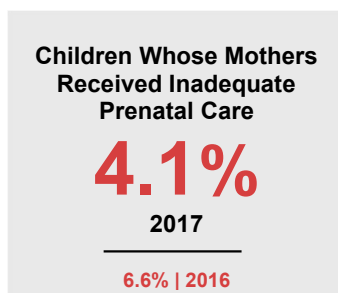

WASECA COUNTY

2019 COUNTY FACT SHEET

Minnesota

Child Population: **1,298,657**
 Birth Rate per 1,000: **13**
 Median Family Income: **\$68,364**

Waseca

Child Population: **4,418**
 Birth Rate per 1,000: **10.5**
 Median Family Income: **\$53,383**