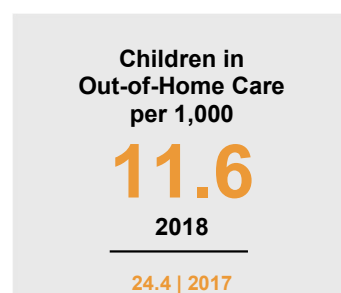

WASECA COUNTY

2019 COUNTY FACT SHEET

Minnesota

Child Population: **1,298,657**
 Birth Rate per 1,000: **13**
 Median Family Income: **\$68,364**

Waseca

Child Population: **4,418**
 Birth Rate per 1,000: **10.5**
 Median Family Income: **\$53,383**

KIDS COUNT is a project of the Annie E. Casey Foundation. CDF-MN publishes an annual Minnesota KIDS COUNT Data Book to share trends in child well-being and foster discussion on data-driven solutions to improve child outcomes. To access the Minnesota KIDS COUNT Data Book and all county fact sheets, visit www.cdf-mn.org.