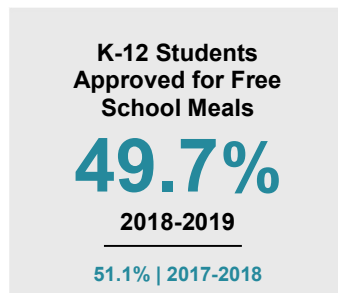

WASECA COUNTY

2019 COUNTY FACT SHEET

Minnesota

Child Population: **1,298,657**
 Birth Rate per 1,000: **13**
 Median Family Income: **\$68,364**

Waseca

Child Population: **4,418**
 Birth Rate per 1,000: **10.5**
 Median Family Income: **\$53,383**