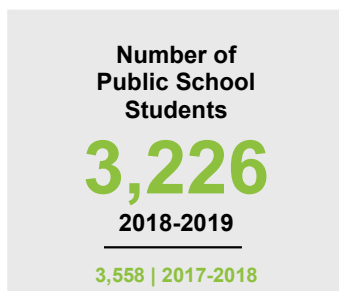

WASECA COUNTY

2019 COUNTY FACT SHEET

Minnesota

Child Population: **1,298,657**
 Birth Rate per 1,000: **13**
 Median Family Income: **\$68,364**

Waseca

Child Population: **4,418**
 Birth Rate per 1,000: **10.5**
 Median Family Income: **\$53,383**