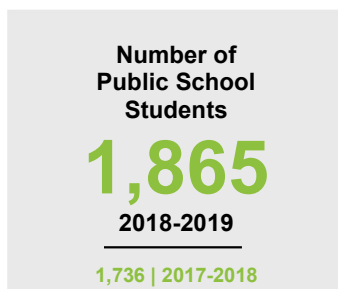

WATONWAN COUNTY

2019 COUNTY FACT SHEET

Minnesota

Child Population: **1,298,657**
 Birth Rate per 1,000: **13**
 Median Family Income: **\$68,364**

Watonwan

Child Population: **2,633**
 Birth Rate per 1,000: **14.7**
 Median Family Income: **\$49,482**