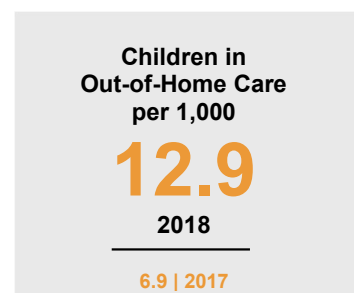

WATONWAN COUNTY

2019 COUNTY FACT SHEET

Minnesota

Child Population: **1,298,657**
 Birth Rate per 1,000: **13**
 Median Family Income: **\$68,364**

Watonwan

Child Population: **2,633**
 Birth Rate per 1,000: **14.7**
 Median Family Income: **\$49,482**

KIDS COUNT is a project of the Annie E. Casey Foundation. CDF-MN publishes an annual Minnesota KIDS COUNT Data Book to share trends in child well-being and foster discussion on data-driven solutions to improve child outcomes. To access the Minnesota KIDS COUNT Data Book and all county fact sheets, visit www.cdf-mn.org.