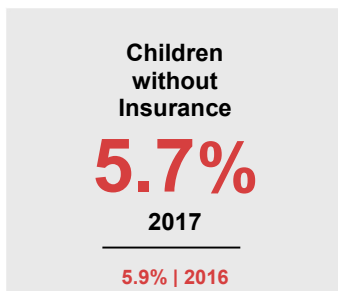

WATONWAN COUNTY

2019 COUNTY FACT SHEET

Minnesota

Child Population: **1,298,657**
 Birth Rate per 1,000: **13**
 Median Family Income: **\$68,364**

Watonwan

Child Population: **2,633**
 Birth Rate per 1,000: **14.7**
 Median Family Income: **\$49,482**