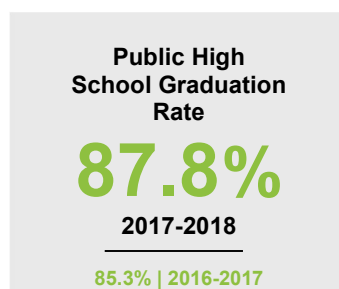

WATONWAN COUNTY

2019 COUNTY FACT SHEET

Minnesota

Child Population: **1,298,657**
 Birth Rate per 1,000: **13**
 Median Family Income: **\$68,364**

Watonwan

Child Population: **2,633**
 Birth Rate per 1,000: **14.7**
 Median Family Income: **\$49,482**