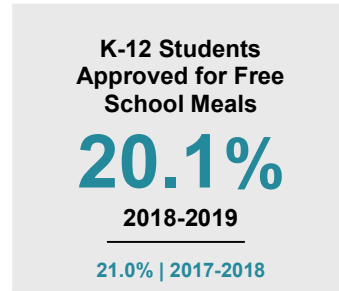

WATONWAN COUNTY

2019 COUNTY FACT SHEET

Minnesota

Child Population: **1,298,657**
 Birth Rate per 1,000: **13**
 Median Family Income: **\$68,364**

Watonwan

Child Population: **2,633**
 Birth Rate per 1,000: **14.7**
 Median Family Income: **\$49,482**