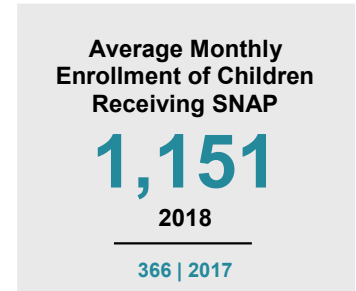

WATONWAN COUNTY

2019 COUNTY FACT SHEET

Minnesota

Child Population: **1,298,657**
 Birth Rate per 1,000: **13**
 Median Family Income: **\$68,364**

Watonwan

Child Population: **2,633**
 Birth Rate per 1,000: **14.7**
 Median Family Income: **\$49,482**