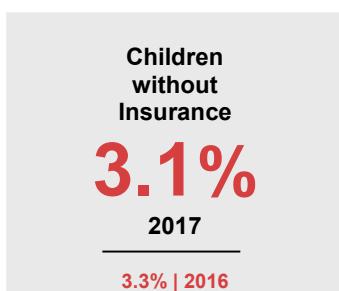

WILKIN COUNTY

2019 COUNTY FACT SHEET

Minnesota

Child Population: **1,298,657**
 Birth Rate per 1,000: **13**
 Median Family Income: **\$68,364**

Wilkin

Child Population: **1,436**
 Birth Rate per 1,000: **13.1**
 Median Family Income: **\$54,373**