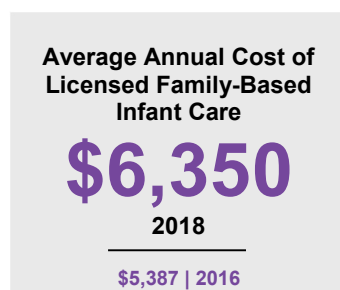

WILKIN COUNTY

2019 COUNTY FACT SHEET

Minnesota

Child Population: **1,298,657**
 Birth Rate per 1,000: **13**
 Median Family Income: **\$68,364**

Wilkin

Child Population: **1,436**
 Birth Rate per 1,000: **13.1**
 Median Family Income: **\$54,373**