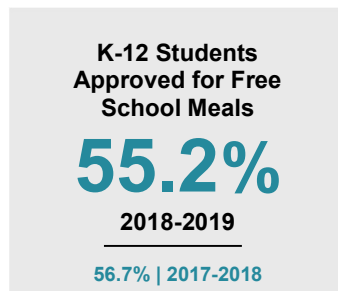

WILKIN COUNTY

2019 COUNTY FACT SHEET

Minnesota

Child Population: **1,298,657**
 Birth Rate per 1,000: **13**
 Median Family Income: **\$68,364**

Wilkin

Child Population: **1,436**
 Birth Rate per 1,000: **13.1**
 Median Family Income: **\$54,373**