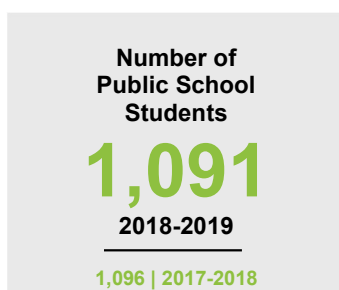

WILKIN COUNTY

2019 COUNTY FACT SHEET

Minnesota

Child Population: **1,298,657**
 Birth Rate per 1,000: **13**
 Median Family Income: **\$68,364**

Wilkin

Child Population: **1,436**
 Birth Rate per 1,000: **13.1**
 Median Family Income: **\$54,373**