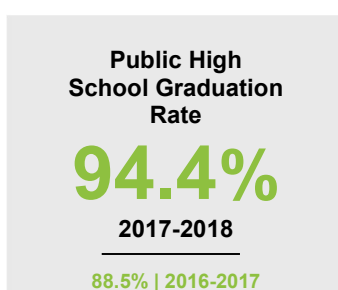

WILKIN COUNTY

2019 COUNTY FACT SHEET

Minnesota

Child Population: **1,298,657**
 Birth Rate per 1,000: **13**
 Median Family Income: **\$68,364**

Wilkin

Child Population: **1,436**
 Birth Rate per 1,000: **13.1**
 Median Family Income: **\$54,373**