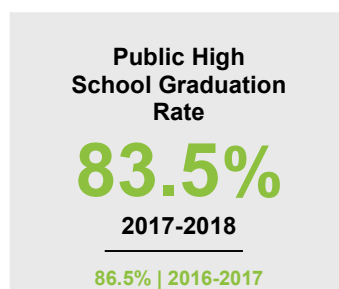

WINONA COUNTY

2019 COUNTY FACT SHEET

Minnesota

Child Population: **1,298,657**
 Birth Rate per 1,000: **13**
 Median Family Income: **\$68,364**

Winona

Child Population: **9,231**
 Birth Rate per 1,000: **8.8**
 Median Family Income: **\$56,499**