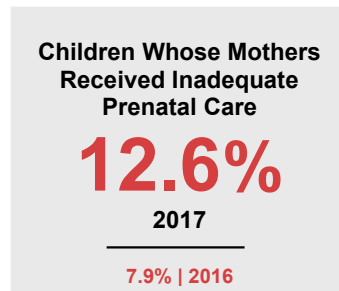

WINONA COUNTY

2019 COUNTY FACT SHEET

Minnesota

Child Population: **1,298,657**
 Birth Rate per 1,000: **13**
 Median Family Income: **\$68,364**

Winona

Child Population: **9,231**
 Birth Rate per 1,000: **8.8**
 Median Family Income: **\$56,499**