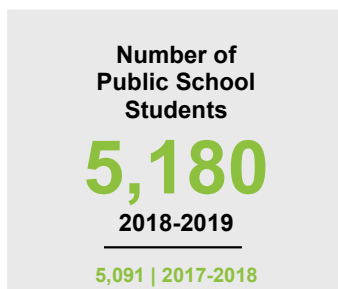

WINONA COUNTY

2019 COUNTY FACT SHEET

Minnesota

Child Population: **1,298,657**
 Birth Rate per 1,000: **13**
 Median Family Income: **\$68,364**

Winona

Child Population: **9,231**
 Birth Rate per 1,000: **8.8**
 Median Family Income: **\$56,499**