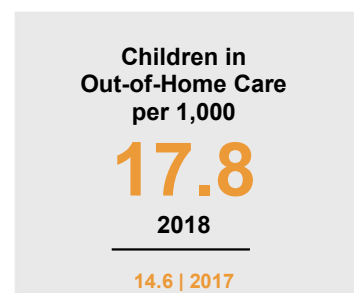

WINONA COUNTY

2019 COUNTY FACT SHEET

Minnesota

Child Population: **1,298,657**
 Birth Rate per 1,000: **13**
 Median Family Income: **\$68,364**

Winona

Child Population: **9,231**
 Birth Rate per 1,000: **8.8**
 Median Family Income: **\$56,499**

KIDS COUNT is a project of the Annie E. Casey Foundation. CDF-MN publishes an annual Minnesota KIDS COUNT Data Book to share trends in child well-being and foster discussion on data-driven solutions to improve child outcomes. To access the Minnesota KIDS COUNT Data Book and all county fact sheets, visit www.cdf-mn.org.