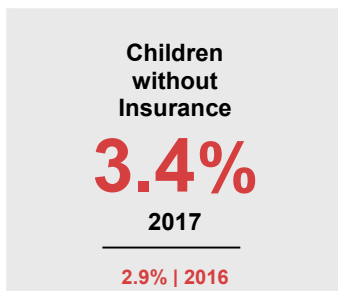

WINONA COUNTY

2019 COUNTY FACT SHEET

Minnesota

Child Population: **1,298,657**
 Birth Rate per 1,000: **13**
 Median Family Income: **\$68,364**

Winona

Child Population: **9,231**
 Birth Rate per 1,000: **8.8**
 Median Family Income: **\$56,499**