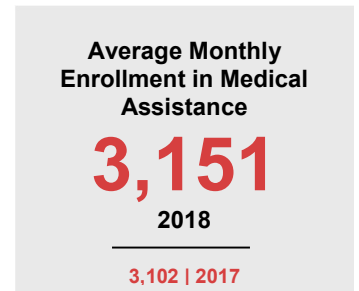

WINONA COUNTY

2019 COUNTY FACT SHEET

Minnesota

Child Population: **1,298,657**
 Birth Rate per 1,000: **13**
 Median Family Income: **\$68,364**

Winona

Child Population: **9,231**
 Birth Rate per 1,000: **8.8**
 Median Family Income: **\$56,499**