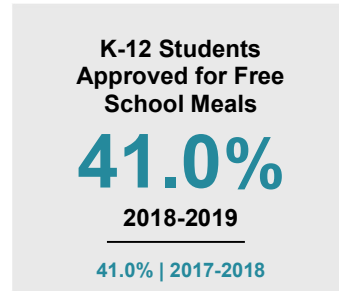

WINONA COUNTY

2019 COUNTY FACT SHEET

Minnesota

Child Population: **1,298,657**
 Birth Rate per 1,000: **13**
 Median Family Income: **\$68,364**

Winona

Child Population: **9,231**
 Birth Rate per 1,000: **8.8**
 Median Family Income: **\$56,499**