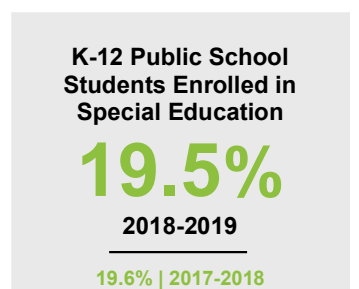

WINONA COUNTY

2019 COUNTY FACT SHEET

Minnesota

Child Population: **1,298,657**
 Birth Rate per 1,000: **13**
 Median Family Income: **\$68,364**

Winona

Child Population: **9,231**
 Birth Rate per 1,000: **8.8**
 Median Family Income: **\$56,499**