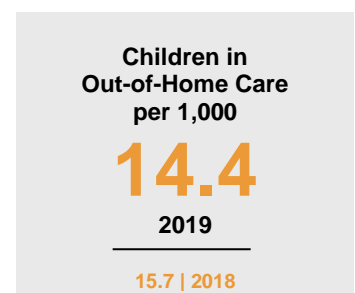

REDWOOD COUNTY

2020 COUNTY FACT SHEET

Minnesota

Child Population: **1,269,824**
Birth Rate per 1,000: **12.0**
Median Family Income: **$86,204**

Redwood

Child Population: **3,628**
Birth Rate per 1,000: **13.1**
Median Family Income: **$65,824**

KIDS COUNT is a project of the Annie E. Casey Foundation. CDF-MN publishes an annual Minnesota KIDS COUNT Data Book to share trends in child well-being and foster discussion on data-driven solutions to improve child outcomes. To access the Minnesota KIDS COUNT Data Book and all county fact sheets, visit www.cdf-mn.org.

children's defense fund minnesota