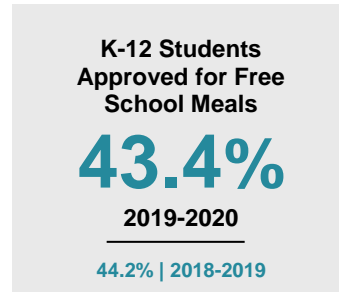

REDWOOD COUNTY

2020 COUNTY FACT SHEET

Minnesota

Child Population: **1,269,824**
Birth Rate per 1,000: **12.0**
Median Family Income: **$86,204**

Redwood

Child Population: **3,628**
Birth Rate per 1,000: **13.1**
Median Family Income: **$65,824**

KIDS COUNT is a project of the Annie E. Casey Foundation. CDF-MN publishes an annual Minnesota KIDS COUNT Data Book to share trends in child well-being and foster discussion on data-driven solutions to improve child outcomes. To access the Minnesota KIDS COUNT Data Book and all county fact sheets, visit www.cdf-mn.org.

children's defense fund minnesota