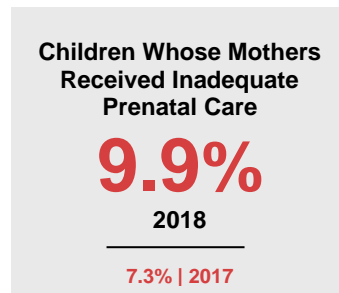

REDWOOD COUNTY

2020 COUNTY FACT SHEET

Minnesota

Child Population: **1,269,824**
Birth Rate per 1,000: **12.0**
Median Family Income: **$86,204**

Redwood

Child Population: **3,628**
Birth Rate per 1,000: **13.1**
Median Family Income: **$65,824**

KIDS COUNT is a project of the Annie E. Casey Foundation. CDF-MN publishes an annual Minnesota KIDS COUNT Data Book to share trends in child well-being and foster discussion on data-driven solutions to improve child outcomes. To access the Minnesota KIDS COUNT Data Book and all county fact sheets, visit www.cdf-mn.org.

children's defense fund minnesota