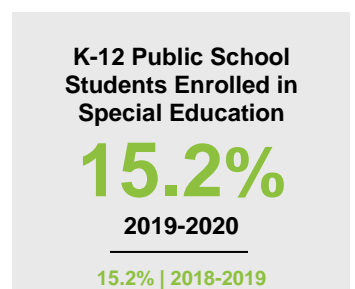

ROCK COUNTY

2020 COUNTY FACT SHEET

Minnesota

Child Population: **1,269,824**
 Birth Rate per 1,000: **12.0**
 Median Family Income: **\$86,204**

Rock

Child Population: **2,320**
 Birth Rate per 1,000: **10.3**
 Median Family Income: **\$68,704**