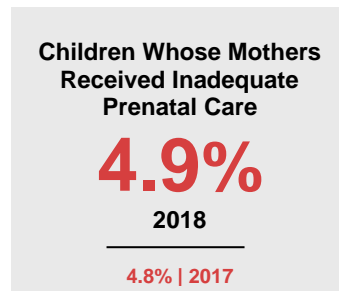

ROCK COUNTY

2020 COUNTY FACT SHEET

Minnesota

Child Population: **1,269,824**
 Birth Rate per 1,000: **12.0**
 Median Family Income: **\$86,204**

Rock

Child Population: **2,320**
 Birth Rate per 1,000: **10.3**
 Median Family Income: **\$68,704**