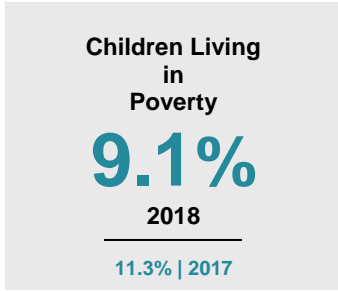

ROCK COUNTY

2020 COUNTY FACT SHEET

Minnesota

Child Population: **1,269,824**
 Birth Rate per 1,000: **12.0**
 Median Family Income: **\$86,204**

Rock

Child Population: **2,320**
 Birth Rate per 1,000: **10.3**
 Median Family Income: **\$68,704**