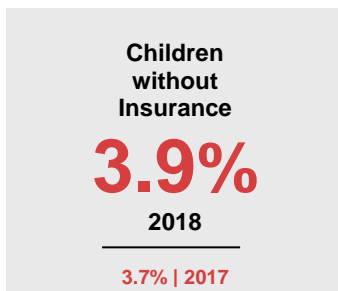

ROCK COUNTY

2020 COUNTY FACT SHEET

Minnesota

Child Population: **1,269,824**
 Birth Rate per 1,000: **12.0**
 Median Family Income: **\$86,204**

Rock

Child Population: **2,320**
 Birth Rate per 1,000: **10.3**
 Median Family Income: **\$68,704**