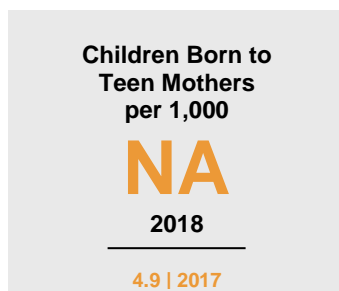

ROCK COUNTY

2020 COUNTY FACT SHEET

Minnesota

Child Population: **1,269,824**
 Birth Rate per 1,000: **12.0**
 Median Family Income: **\$86,204**

Rock

Child Population: **2,320**
 Birth Rate per 1,000: **10.3**
 Median Family Income: **\$68,704**