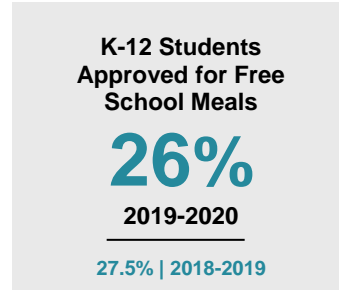

ROCK COUNTY

2020 COUNTY FACT SHEET

Minnesota

Child Population: **1,269,824**
 Birth Rate per 1,000: **12.0**
 Median Family Income: **\$86,204**

Rock

Child Population: **2,320**
 Birth Rate per 1,000: **10.3**
 Median Family Income: **\$68,704**