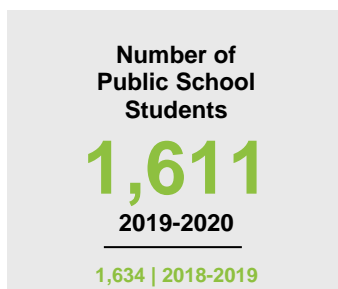

ROCK COUNTY

2020 COUNTY FACT SHEET

Minnesota

Child Population: **1,269,824**
 Birth Rate per 1,000: **12.0**
 Median Family Income: **\$86,204**

Rock

Child Population: **2,320**
 Birth Rate per 1,000: **10.3**
 Median Family Income: **\$68,704**