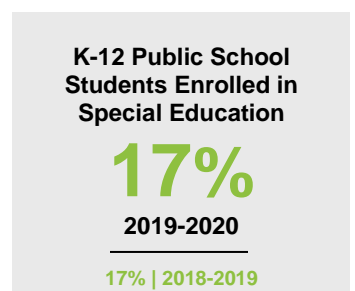

ROSEAU COUNTY

2020 COUNTY FACT SHEET

Minnesota

Child Population: **1,269,824**
 Birth Rate per 1,000: **12.0**
 Median Family Income: **\$86,204**

Roseau

Child Population: **3,675**
 Birth Rate per 1,000: **11.4**
 Median Family Income: **\$72,104**