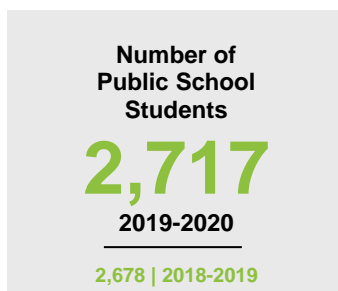

ROSEAU COUNTY

2020 COUNTY FACT SHEET

Minnesota

Child Population: **1,269,824**
 Birth Rate per 1,000: **12.0**
 Median Family Income: **\$86,204**

Roseau

Child Population: **3,675**
 Birth Rate per 1,000: **11.4**
 Median Family Income: **\$72,104**