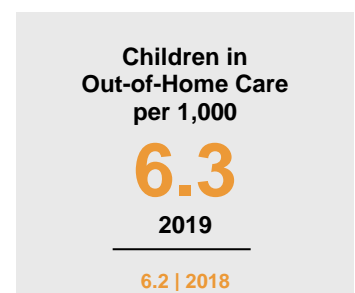

ROSEAU COUNTY

2020 COUNTY FACT SHEET

Minnesota

Child Population: **1,269,824**
 Birth Rate per 1,000: **12.0**
 Median Family Income: **\$86,204**

Roseau

Child Population: **3,675**
 Birth Rate per 1,000: **11.4**
 Median Family Income: **\$72,104**

KIDS COUNT is a project of the Annie E. Casey Foundation. CDF-MN publishes an annual Minnesota KIDS COUNT Data Book to share trends in child well-being and foster discussion on data-driven solutions to improve child outcomes. To access the Minnesota KIDS COUNT Data Book and all county fact sheets, visit www.cdf-mn.org.