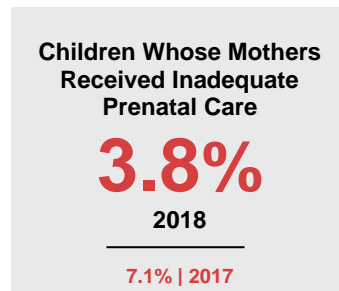

ROSEAU COUNTY

2020 COUNTY FACT SHEET

Minnesota

Child Population: **1,269,824**
 Birth Rate per 1,000: **12.0**
 Median Family Income: **\$86,204**

Roseau

Child Population: **3,675**
 Birth Rate per 1,000: **11.4**
 Median Family Income: **\$72,104**