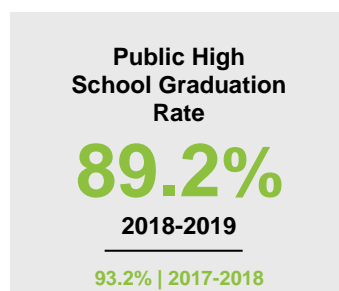

ROSEAU COUNTY

2020 COUNTY FACT SHEET

Minnesota

Child Population: **1,269,824**
 Birth Rate per 1,000: **12.0**
 Median Family Income: **\$86,204**

Roseau

Child Population: **3,675**
 Birth Rate per 1,000: **11.4**
 Median Family Income: **\$72,104**