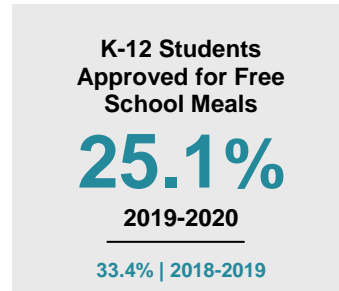

ROSEAU COUNTY

2020 COUNTY FACT SHEET

Minnesota

Child Population: **1,269,824**
 Birth Rate per 1,000: **12.0**
 Median Family Income: **\$86,204**

Roseau

Child Population: **3,675**
 Birth Rate per 1,000: **11.4**
 Median Family Income: **\$72,104**