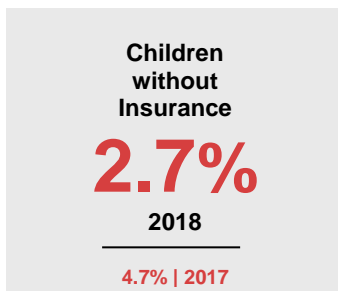

ROSEAU COUNTY

2020 COUNTY FACT SHEET

Minnesota

Child Population: **1,269,824**
 Birth Rate per 1,000: **12.0**
 Median Family Income: **\$86,204**

Roseau

Child Population: **3,675**
 Birth Rate per 1,000: **11.4**
 Median Family Income: **\$72,104**