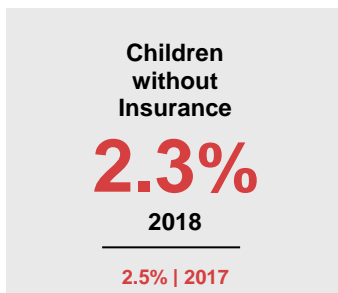

SCOTT COUNTY

2020 COUNTY FACT SHEET

Minnesota

Child Population: **1,269,824**
 Birth Rate per 1,000: **12.0**
 Median Family Income: **\$86,204**

Scott

Child Population: **37,194**
 Birth Rate per 1,000: **9.1**
 Median Family Income: **\$73,066**