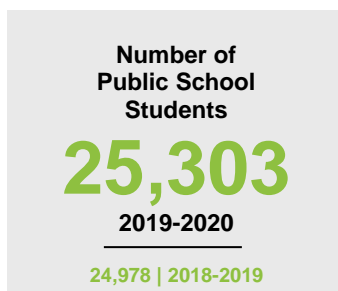

SCOTT COUNTY

2020 COUNTY FACT SHEET

Minnesota

Child Population: **1,269,824**
 Birth Rate per 1,000: **12.0**
 Median Family Income: **\$86,204**

Scott

Child Population: **37,194**
 Birth Rate per 1,000: **9.1**
 Median Family Income: **\$73,066**