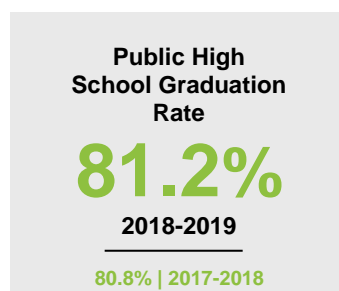

SCOTT COUNTY

2020 COUNTY FACT SHEET

Minnesota

Child Population: **1,269,824**
 Birth Rate per 1,000: **12.0**
 Median Family Income: **\$86,204**

Scott

Child Population: **37,194**
 Birth Rate per 1,000: **9.1**
 Median Family Income: **\$73,066**