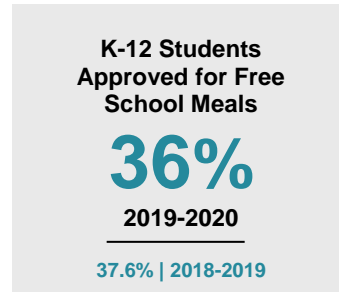

SCOTT COUNTY

2020 COUNTY FACT SHEET

Minnesota

Child Population: **1,269,824**
 Birth Rate per 1,000: **12.0**
 Median Family Income: **\$86,204**

Scott

Child Population: **37,194**
 Birth Rate per 1,000: **9.1**
 Median Family Income: **\$73,066**