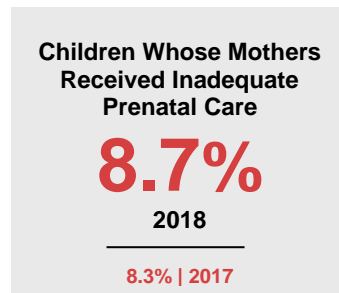

SCOTT COUNTY

2020 COUNTY FACT SHEET

Minnesota

Child Population: **1,269,824**
 Birth Rate per 1,000: **12.0**
 Median Family Income: **\$86,204**

Scott

Child Population: **37,194**
 Birth Rate per 1,000: **9.1**
 Median Family Income: **\$73,066**