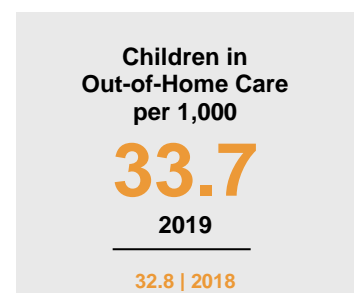

SCOTT COUNTY

2020 COUNTY FACT SHEET

Minnesota

Child Population: **1,269,824**
 Birth Rate per 1,000: **12.0**
 Median Family Income: **\$86,204**

Scott

Child Population: **37,194**
 Birth Rate per 1,000: **9.1**
 Median Family Income: **\$73,066**

KIDS COUNT is a project of the Annie E. Casey Foundation. CDF-MN publishes an annual Minnesota KIDS COUNT Data Book to share trends in child well-being and foster discussion on data-driven solutions to improve child outcomes. To access the Minnesota KIDS COUNT Data Book and all county fact sheets, visit www.cdf-mn.org.