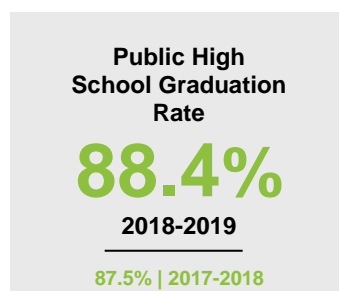

SHERBURNE COUNTY

2020 COUNTY FACT SHEET

Minnesota

Child Population: **1,269,824**
 Birth Rate per 1,000: **12.0**
 Median Family Income: **\$86,204**

Sherburne

Child Population: **40,014**
 Birth Rate per 1,000: **11.7**
 Median Family Income: **\$112,305**