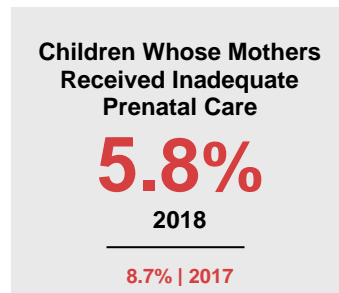

SHERBURNE COUNTY

2020 COUNTY FACT SHEET

Minnesota

Child Population: **1,269,824**
 Birth Rate per 1,000: **12.0**
 Median Family Income: **\$86,204**

Sherburne

Child Population: **40,014**
 Birth Rate per 1,000: **11.7**
 Median Family Income: **\$112,305**