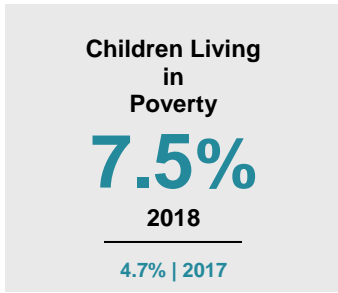

SHERBURNE COUNTY

2020 COUNTY FACT SHEET

Minnesota

Child Population: **1,269,824**
 Birth Rate per 1,000: **12.0**
 Median Family Income: **\$86,204**

Sherburne

Child Population: **40,014**
 Birth Rate per 1,000: **11.7**
 Median Family Income: **\$112,305**