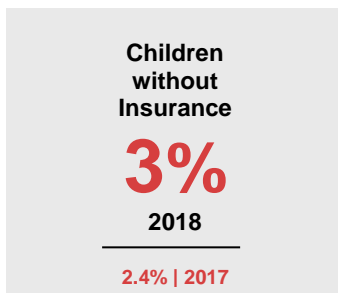

SHERBURNE COUNTY

2020 COUNTY FACT SHEET

Minnesota

Child Population: **1,269,824**
 Birth Rate per 1,000: **12.0**
 Median Family Income: **\$86,204**

Sherburne

Child Population: **40,014**
 Birth Rate per 1,000: **11.7**
 Median Family Income: **\$112,305**