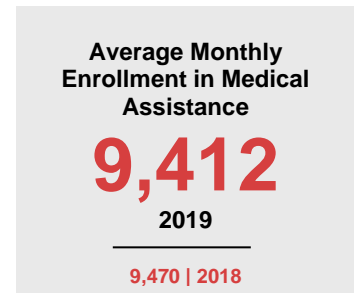

SHERBURNE COUNTY

2020 COUNTY FACT SHEET

Minnesota

Child Population: **1,269,824**
 Birth Rate per 1,000: **12.0**
 Median Family Income: **\$86,204**

Sherburne

Child Population: **40,014**
 Birth Rate per 1,000: **11.7**
 Median Family Income: **\$112,305**