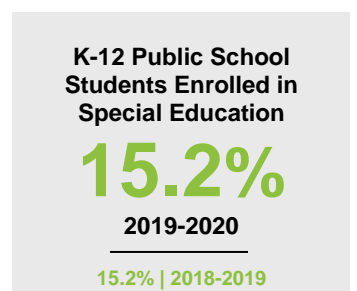

SHERBURNE COUNTY

2020 COUNTY FACT SHEET

Minnesota

Child Population: **1,269,824**
 Birth Rate per 1,000: **12.0**
 Median Family Income: **\$86,204**

Sherburne

Child Population: **40,014**
 Birth Rate per 1,000: **11.7**
 Median Family Income: **\$112,305**