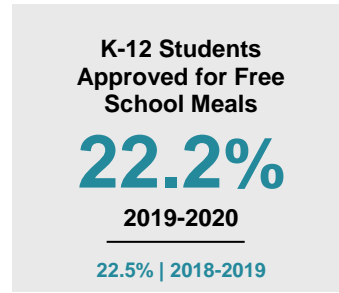

SHERBURNE COUNTY

2020 COUNTY FACT SHEET

Minnesota

Child Population: **1,269,824**
 Birth Rate per 1,000: **12.0**
 Median Family Income: **\$86,204**

Sherburne

Child Population: **40,014**
 Birth Rate per 1,000: **11.7**
 Median Family Income: **\$112,305**