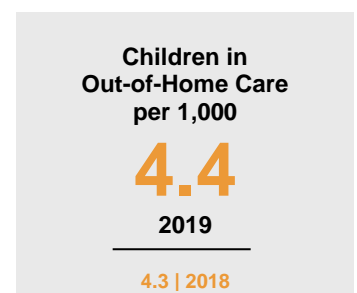

SHERBURNE COUNTY

2020 COUNTY FACT SHEET

Minnesota

Child Population: **1,269,824**
 Birth Rate per 1,000: **12.0**
 Median Family Income: **\$86,204**

Sherburne

Child Population: **40,014**
 Birth Rate per 1,000: **11.7**
 Median Family Income: **\$112,305**

KIDS COUNT is a project of the Annie E. Casey Foundation. CDF-MN publishes an annual Minnesota KIDS COUNT Data Book to share trends in child well-being and foster discussion on data-driven solutions to improve child outcomes. To access the Minnesota KIDS COUNT Data Book and all county fact sheets, visit www.cdf-mn.org.