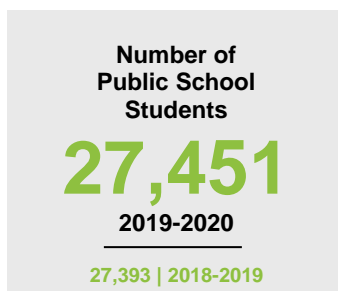

SHERBURNE COUNTY

2020 COUNTY FACT SHEET

Minnesota

Child Population: **1,269,824**
 Birth Rate per 1,000: **12.0**
 Median Family Income: **\$86,204**

Sherburne

Child Population: **40,014**
 Birth Rate per 1,000: **11.7**
 Median Family Income: **\$112,305**