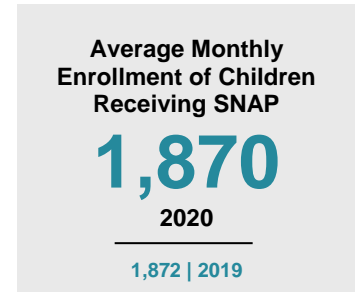

SHERBURNE COUNTY

2020 COUNTY FACT SHEET

Minnesota

Child Population: **1,269,824**
 Birth Rate per 1,000: **12.0**
 Median Family Income: **\$86,204**

Sherburne

Child Population: **40,014**
 Birth Rate per 1,000: **11.7**
 Median Family Income: **\$112,305**