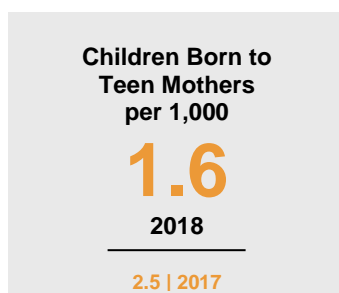

SHERBURNE COUNTY

2020 COUNTY FACT SHEET

Minnesota

Child Population: **1,269,824**
 Birth Rate per 1,000: **12.0**
 Median Family Income: **\$86,204**

Sherburne

Child Population: **40,014**
 Birth Rate per 1,000: **11.7**
 Median Family Income: **\$112,305**