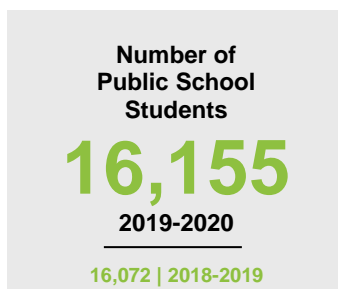

SIBLEY COUNTY

2020 COUNTY FACT SHEET

Minnesota

Child Population: **1,269,824**
Birth Rate per 1,000: **12.0**
Median Family Income: **$86,204**

Sibley

Child Population: **24,905**
Birth Rate per 1,000: **12.6**
Median Family Income: **$93,162**

KIDS COUNT is a project of the Annie E. Casey Foundation. CDF-MN publishes an annual Minnesota KIDS COUNT Data Book to share trends in child well-being and foster discussion on data-driven solutions to improve child outcomes. To access the Minnesota KIDS COUNT Data Book and all county fact sheets, visit www.cdf-mn.org.

**children's
defense fund
minnesota**