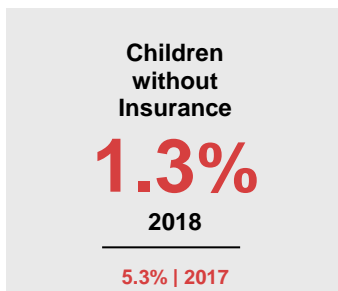

SIBLEY COUNTY

2020 COUNTY FACT SHEET

Minnesota

Child Population: **1,269,824**
Birth Rate per 1,000: **12.0**
Median Family Income: **$86,204**

Sibley

Child Population: **24,905**
Birth Rate per 1,000: **12.6**
Median Family Income: **$93,162**

KIDS COUNT is a project of the Annie E. Casey Foundation. CDF-MN publishes an annual Minnesota KIDS COUNT Data Book to share trends in child well-being and foster discussion on data-driven solutions to improve child outcomes. To access the Minnesota KIDS COUNT Data Book and all county fact sheets, visit www.cdf-mn.org.

**children's
defense fund
minnesota**