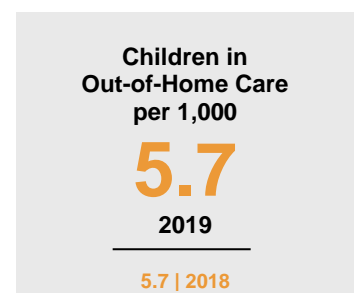

SIBLEY COUNTY

2020 COUNTY FACT SHEET

Minnesota

Child Population: **1,269,824**
Birth Rate per 1,000: **12.0**
Median Family Income: **$86,204**

Sibley

Child Population: **24,905**
Birth Rate per 1,000: **12.6**
Median Family Income: **$93,162**

KIDS COUNT is a project of the Annie E. Casey Foundation. CDF-MN publishes an annual Minnesota KIDS COUNT Data Book to share trends in child well-being and foster discussion on data-driven solutions to improve child outcomes. To access the Minnesota KIDS COUNT Data Book and all county fact sheets, visit www.cdf-mn.org.

**children's
defense fund
minnesota**