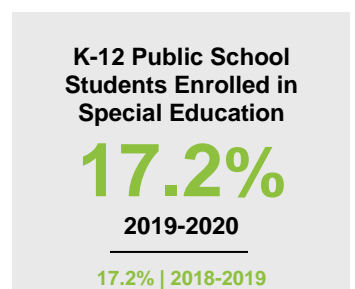

SIBLEY COUNTY

2020 COUNTY FACT SHEET

Minnesota

Child Population: **1,269,824**
Birth Rate per 1,000: **12.0**
Median Family Income: **$86,204**

Sibley

Child Population: **24,905**
Birth Rate per 1,000: **12.6**
Median Family Income: **$93,162**

KIDS COUNT is a project of the Annie E. Casey Foundation. CDF-MN publishes an annual Minnesota KIDS COUNT Data Book to share trends in child well-being and foster discussion on data-driven solutions to improve child outcomes. To access the Minnesota KIDS COUNT Data Book and all county fact sheets, visit www.cdf-mn.org.

**children's
defense fund
minnesota**