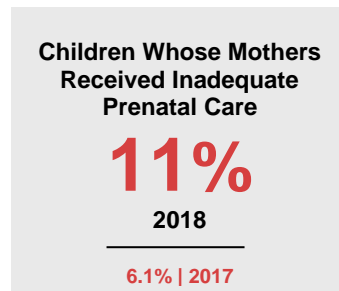

SIBLEY COUNTY

2020 COUNTY FACT SHEET

Minnesota

Child Population: **1,269,824**
Birth Rate per 1,000: **12.0**
Median Family Income: **$86,204**

Sibley

Child Population: **24,905**
Birth Rate per 1,000: **12.6**
Median Family Income: **$93,162**

KIDS COUNT is a project of the Annie E. Casey Foundation. CDF-MN publishes an annual Minnesota KIDS COUNT Data Book to share trends in child well-being and foster discussion on data-driven solutions to improve child outcomes. To access the Minnesota KIDS COUNT Data Book and all county fact sheets, visit www.cdf-mn.org.

**children's
defense fund
minnesota**