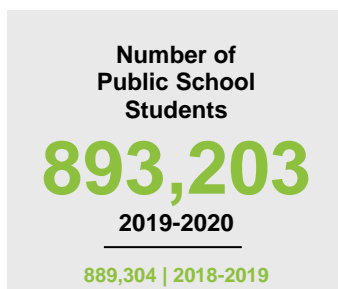

# MINNESOTA STATEWIDE

## 2020 STATE FACT SHEET

Child Population: 1,269,824  
 Birth Rate per 1,000: 12.0  
 Median Family Income: \$86,204

KIDS COUNT is a project of the Annie E. Casey Foundation. CDF-MN publishes an annual Minnesota KIDS COUNT Data Book to share trends in child well-being and foster discussion on data-driven solutions to improve child outcomes. To access the Minnesota KIDS COUNT Data Book and all county fact sheets, visit [www.cdf-mn.org](http://www.cdf-mn.org).