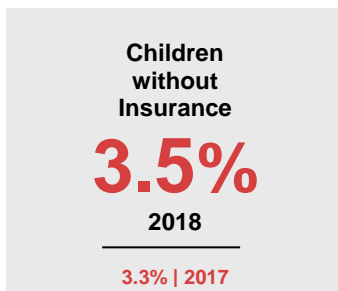

# MINNESOTA STATEWIDE

## 2020 STATE FACT SHEET

Child Population: 1,269,824  
 Birth Rate per 1,000: 12.0  
 Median Family Income: \$86,204

KIDS COUNT is a project of the Annie E. Casey Foundation. CDF-MN publishes an annual Minnesota KIDS COUNT Data Book to share trends in child well-being and foster discussion on data-driven solutions to improve child outcomes. To access the Minnesota KIDS COUNT Data Book and all county fact sheets, visit [www.cdf-mn.org](http://www.cdf-mn.org).