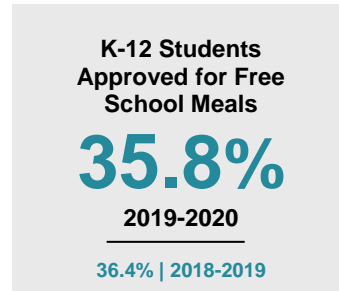

## 2020 STATE FACT SHEET

Child Population: 1,269,824  
 Birth Rate per 1,000: 12.0  
 Median Family Income: \$86,204

KIDS COUNT is a project of the Annie E. Casey Foundation. CDF-MN publishes an annual Minnesota KIDS COUNT Data Book to share trends in child well-being and foster discussion on data-driven solutions to improve child outcomes. To access the Minnesota KIDS COUNT Data Book and all county fact sheets, visit [www.cdf-mn.org](http://www.cdf-mn.org).