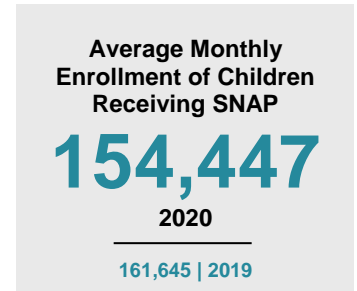

## 2020 STATE FACT SHEET

Child Population: 1,269,824  
 Birth Rate per 1,000: 12.0  
 Median Family Income: \$86,204

KIDS COUNT is a project of the Annie E. Casey Foundation. CDF-MN publishes an annual Minnesota KIDS COUNT Data Book to share trends in child well-being and foster discussion on data-driven solutions to improve child outcomes. To access the Minnesota KIDS COUNT Data Book and all county fact sheets, visit [www.cdf-mn.org](http://www.cdf-mn.org).