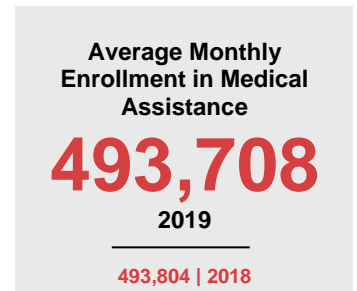

## 2020 STATE FACT SHEET

Child Population: 1,269,824  
 Birth Rate per 1,000: 12.0  
 Median Family Income: \$86,204

KIDS COUNT is a project of the Annie E. Casey Foundation. CDF-MN publishes an annual Minnesota KIDS COUNT Data Book to share trends in child well-being and foster discussion on data-driven solutions to improve child outcomes. To access the Minnesota KIDS COUNT Data Book and all county fact sheets, visit [www.cdf-mn.org](http://www.cdf-mn.org).