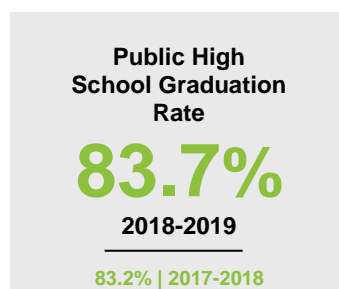

## 2020 STATE FACT SHEET

Child Population: 1,269,824  
 Birth Rate per 1,000: 12.0  
 Median Family Income: \$86,204

KIDS COUNT is a project of the Annie E. Casey Foundation. CDF-MN publishes an annual Minnesota KIDS COUNT Data Book to share trends in child well-being and foster discussion on data-driven solutions to improve child outcomes. To access the Minnesota KIDS COUNT Data Book and all county fact sheets, visit [www.cdf-mn.org](http://www.cdf-mn.org).