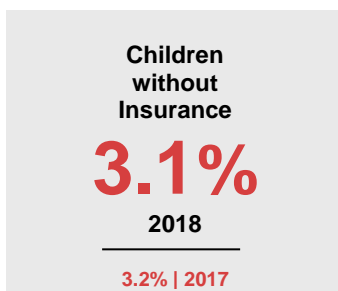

WABASHA COUNTY

2020 COUNTY FACT SHEET

Minnesota

Child Population: **1,269,824**
 Birth Rate per 1,000: **12.0**
 Median Family Income: **\$86,204**

Wabasha

Child Population: **4,595**
 Birth Rate per 1,000: **10.8**
 Median Family Income: **\$77,688**