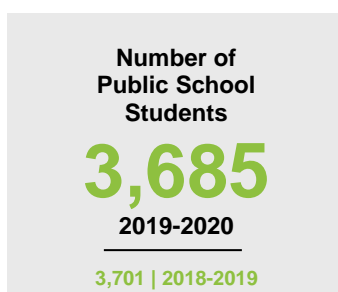

WABASHA COUNTY

2020 COUNTY FACT SHEET

Minnesota

Child Population: **1,269,824**
 Birth Rate per 1,000: **12.0**
 Median Family Income: **\$86,204**

Wabasha

Child Population: **4,595**
 Birth Rate per 1,000: **10.8**
 Median Family Income: **\$77,688**