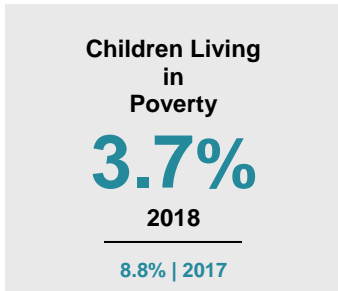

WABASHA COUNTY

2020 COUNTY FACT SHEET

Minnesota

Child Population: **1,269,824**
 Birth Rate per 1,000: **12.0**
 Median Family Income: **\$86,204**

Wabasha

Child Population: **4,595**
 Birth Rate per 1,000: **10.8**
 Median Family Income: **\$77,688**