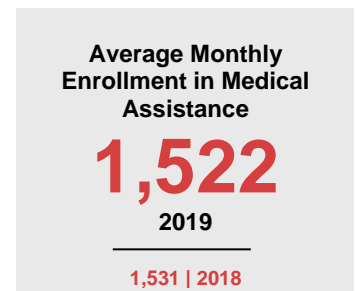

WABASHA COUNTY

2020 COUNTY FACT SHEET

Minnesota

Child Population: **1,269,824**
 Birth Rate per 1,000: **12.0**
 Median Family Income: **\$86,204**

Wabasha

Child Population: **4,595**
 Birth Rate per 1,000: **10.8**
 Median Family Income: **\$77,688**