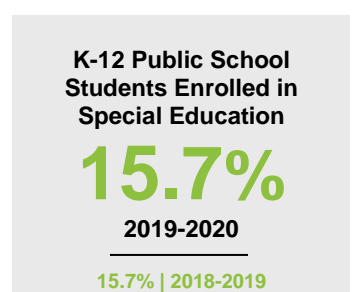

WABASHA COUNTY

2020 COUNTY FACT SHEET

Minnesota

Child Population: **1,269,824**
 Birth Rate per 1,000: **12.0**
 Median Family Income: **\$86,204**

Wabasha

Child Population: **4,595**
 Birth Rate per 1,000: **10.8**
 Median Family Income: **\$77,688**