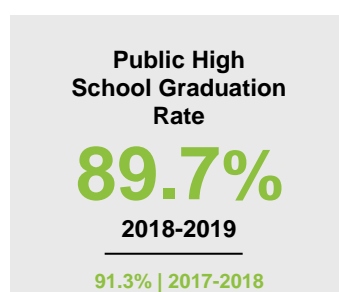

WABASHA COUNTY

2020 COUNTY FACT SHEET

Minnesota

Child Population: **1,269,824**
 Birth Rate per 1,000: **12.0**
 Median Family Income: **\$86,204**

Wabasha

Child Population: **4,595**
 Birth Rate per 1,000: **10.8**
 Median Family Income: **\$77,688**