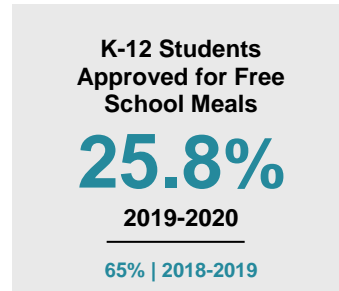

WABASHA COUNTY

2020 COUNTY FACT SHEET

Minnesota

Child Population: **1,269,824**
 Birth Rate per 1,000: **12.0**
 Median Family Income: **\$86,204**

Wabasha

Child Population: **4,595**
 Birth Rate per 1,000: **10.8**
 Median Family Income: **\$77,688**