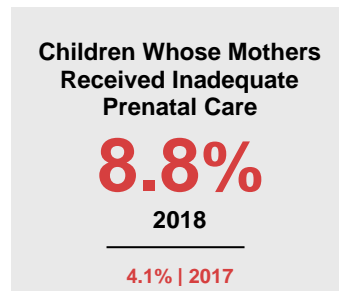

WASECA COUNTY

2020 COUNTY FACT SHEET

Minnesota

Child Population: **1,269,824**
 Birth Rate per 1,000: **12.0**
 Median Family Income: **\$86,204**

Waseca

Child Population: **4,303**
 Birth Rate per 1,000: **11.6**
 Median Family Income: **\$71,559**