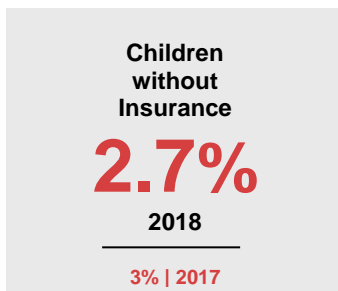

WASECA COUNTY

2020 COUNTY FACT SHEET

Minnesota

Child Population: **1,269,824**
 Birth Rate per 1,000: **12.0**
 Median Family Income: **\$86,204**

Waseca

Child Population: **4,303**
 Birth Rate per 1,000: **11.6**
 Median Family Income: **\$71,559**