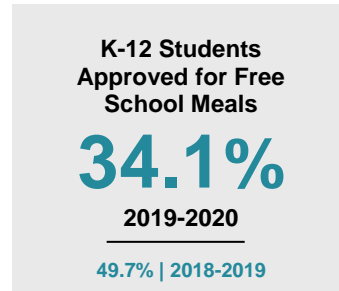

WASECA COUNTY

2020 COUNTY FACT SHEET

Minnesota

Child Population: **1,269,824**
 Birth Rate per 1,000: **12.0**
 Median Family Income: **\$86,204**

Waseca

Child Population: **4,303**
 Birth Rate per 1,000: **11.6**
 Median Family Income: **\$71,559**