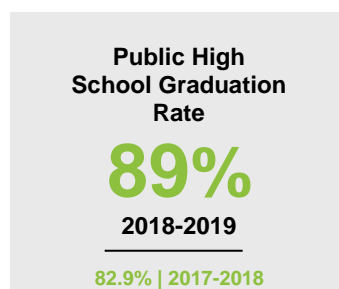

WASECA COUNTY

2020 COUNTY FACT SHEET

Minnesota

Child Population: **1,269,824**
 Birth Rate per 1,000: **12.0**
 Median Family Income: **\$86,204**

Waseca

Child Population: **4,303**
 Birth Rate per 1,000: **11.6**
 Median Family Income: **\$71,559**