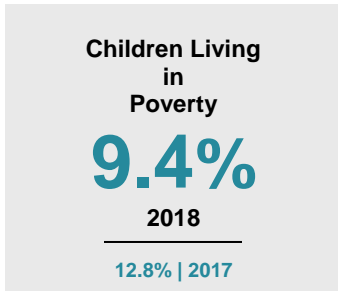

WASECA COUNTY

2020 COUNTY FACT SHEET

Minnesota

Child Population: **1,269,824**
 Birth Rate per 1,000: **12.0**
 Median Family Income: **\$86,204**

Waseca

Child Population: **4,303**
 Birth Rate per 1,000: **11.6**
 Median Family Income: **\$71,559**