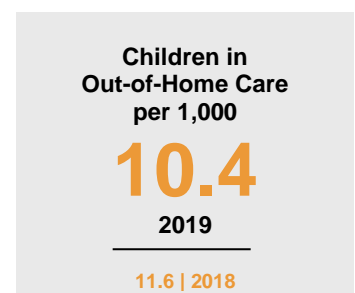

WASECA COUNTY

2020 COUNTY FACT SHEET

Minnesota

Child Population: **1,269,824**
 Birth Rate per 1,000: **12.0**
 Median Family Income: **\$86,204**

Waseca

Child Population: **4,303**
 Birth Rate per 1,000: **11.6**
 Median Family Income: **\$71,559**

KIDS COUNT is a project of the Annie E. Casey Foundation. CDF-MN publishes an annual Minnesota KIDS COUNT Data Book to share trends in child well-being and foster discussion on data-driven solutions to improve child outcomes. To access the Minnesota KIDS COUNT Data Book and all county fact sheets, visit www.cdf-mn.org.