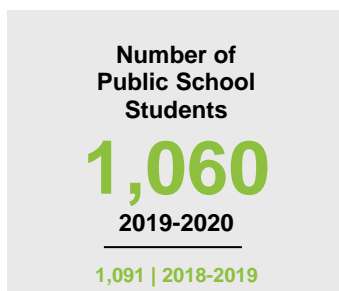

WILKIN COUNTY

2020 COUNTY FACT SHEET

Minnesota

Child Population: **1,269,824**
Birth Rate per 1,000: **12.0**
Median Family Income: **$86,204**

Wilkin

Child Population: **1,355**
Birth Rate per 1,000: **10.6**
Median Family Income: **$68,967**

KIDS COUNT is a project of the Annie E. Casey Foundation. CDF-MN publishes an annual Minnesota KIDS COUNT Data Book to share trends in child well-being and foster discussion on data-driven solutions to improve child outcomes. To access the Minnesota KIDS COUNT Data Book and all county fact sheets, visit www.cdf-mn.org.

**children's
defense fund
minnesota**