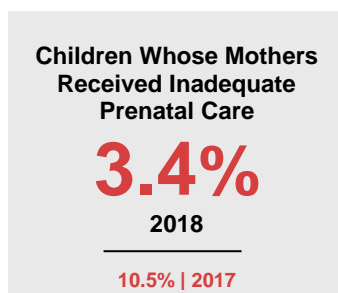

WILKIN COUNTY

2020 COUNTY FACT SHEET

Minnesota

Child Population: **1,269,824**
Birth Rate per 1,000: **12.0**
Median Family Income: **$86,204**

Wilkin

Child Population: **1,355**
Birth Rate per 1,000: **10.6**
Median Family Income: **$68,967**

KIDS COUNT is a project of the Annie E. Casey Foundation. CDF-MN publishes an annual Minnesota KIDS COUNT Data Book to share trends in child well-being and foster discussion on data-driven solutions to improve child outcomes. To access the Minnesota KIDS COUNT Data Book and all county fact sheets, visit www.cdf-mn.org.

**children's
defense fund
minnesota**