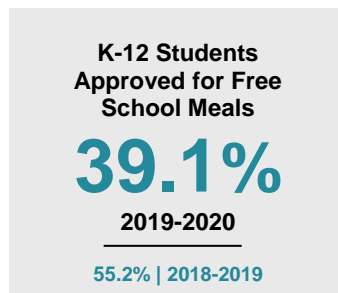

WILKIN COUNTY

2020 COUNTY FACT SHEET

Minnesota

Child Population: **1,269,824**
Birth Rate per 1,000: **12.0**
Median Family Income: **$86,204**

Wilkin

Child Population: **1,355**
Birth Rate per 1,000: **10.6**
Median Family Income: **$68,967**

KIDS COUNT is a project of the Annie E. Casey Foundation. CDF-MN publishes an annual Minnesota KIDS COUNT Data Book to share trends in child well-being and foster discussion on data-driven solutions to improve child outcomes. To access the Minnesota KIDS COUNT Data Book and all county fact sheets, visit www.cdf-mn.org.

**children's
defense fund
minnesota**