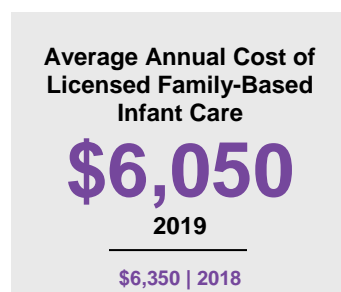

WILKIN COUNTY

2020 COUNTY FACT SHEET

Minnesota

Child Population: **1,269,824**
Birth Rate per 1,000: **12.0**
Median Family Income: **$86,204**

Wilkin

Child Population: **1,355**
Birth Rate per 1,000: **10.6**
Median Family Income: **$68,967**

KIDS COUNT is a project of the Annie E. Casey Foundation. CDF-MN publishes an annual Minnesota KIDS COUNT Data Book to share trends in child well-being and foster discussion on data-driven solutions to improve child outcomes. To access the Minnesota KIDS COUNT Data Book and all county fact sheets, visit www.cdf-mn.org.

**children's
defense fund
minnesota**