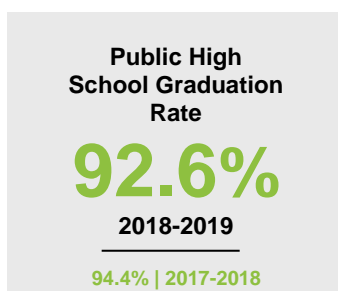

WILKIN COUNTY

2020 COUNTY FACT SHEET

Minnesota

Child Population: **1,269,824**
Birth Rate per 1,000: **12.0**
Median Family Income: **$86,204**

Wilkin

Child Population: **1,355**
Birth Rate per 1,000: **10.6**
Median Family Income: **$68,967**

KIDS COUNT is a project of the Annie E. Casey Foundation. CDF-MN publishes an annual Minnesota KIDS COUNT Data Book to share trends in child well-being and foster discussion on data-driven solutions to improve child outcomes. To access the Minnesota KIDS COUNT Data Book and all county fact sheets, visit www.cdf-mn.org.

**children's
defense fund
minnesota**