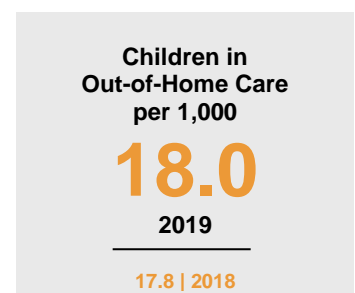

WINONA COUNTY

2020 COUNTY FACT SHEET

Minnesota

Child Population: **1,269,824**
Birth Rate per 1,000: **12.0**
Median Family Income: **$86,204**

Winona

Child Population: **9,108**
Birth Rate per 1,000: **9.3**
Median Family Income: **$74,810**

KIDS COUNT is a project of the Annie E. Casey Foundation. CDF-MN publishes an annual Minnesota KIDS COUNT Data Book to share trends in child well-being and foster discussion on data-driven solutions to improve child outcomes. To access the Minnesota KIDS COUNT Data Book and all county fact sheets, visit www.cdf-mn.org.

**children's
defense fund
minnesota**