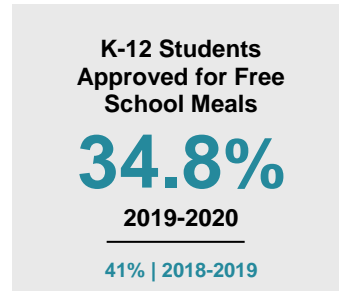

WINONA COUNTY

2020 COUNTY FACT SHEET

Minnesota

Child Population: **1,269,824**
Birth Rate per 1,000: **12.0**
Median Family Income: **$86,204**

Winona

Child Population: **9,108**
Birth Rate per 1,000: **9.3**
Median Family Income: **$74,810**

KIDS COUNT is a project of the Annie E. Casey Foundation. CDF-MN publishes an annual Minnesota KIDS COUNT Data Book to share trends in child well-being and foster discussion on data-driven solutions to improve child outcomes. To access the Minnesota KIDS COUNT Data Book and all county fact sheets, visit www.cdf-mn.org.

**children's
defense fund
minnesota**