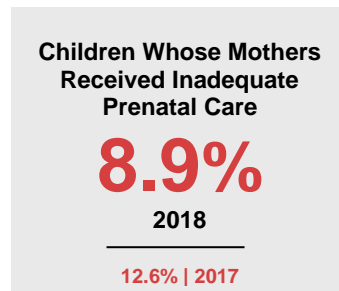

WINONA COUNTY

2020 COUNTY FACT SHEET

Minnesota

Child Population: **1,269,824**
Birth Rate per 1,000: **12.0**
Median Family Income: **$86,204**

Winona

Child Population: **9,108**
Birth Rate per 1,000: **9.3**
Median Family Income: **$74,810**

KIDS COUNT is a project of the Annie E. Casey Foundation. CDF-MN publishes an annual Minnesota KIDS COUNT Data Book to share trends in child well-being and foster discussion on data-driven solutions to improve child outcomes. To access the Minnesota KIDS COUNT Data Book and all county fact sheets, visit www.cdf-mn.org.

**children's
defense fund
minnesota**